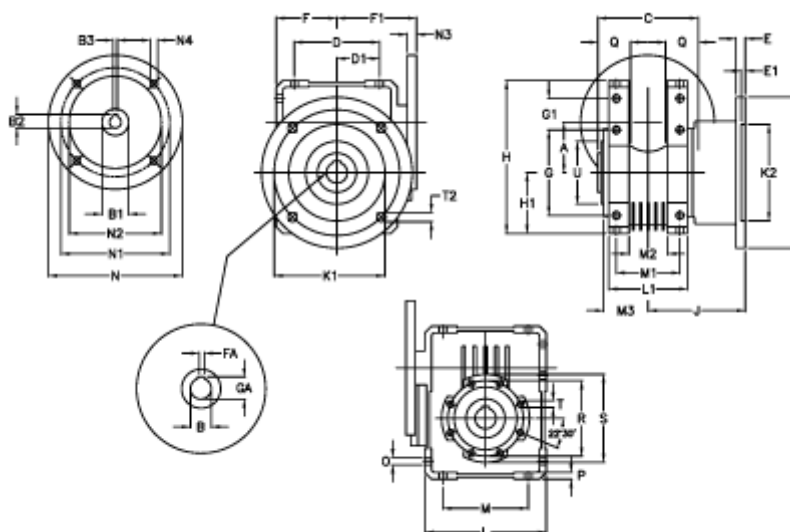

Article number: 392208606443616

Description: Worm Gear with Torque Limiter
W86 L1-UF-64-P90 B14

Measures

A = 86.90	E = 15	H = 245.5	M = 144	N4 = 8,5	U = 110
B = 35	E1 = 6	H1 = 100.0	M1 = 101	O = 11.5	
B1 E7 = 24	F = 100	J = 151.0	M2 = 57	P = 11	
B2 = 27.3	F1 = 128	K = 210	M3 = 65	Q = 45	
B3 H9 = 8	FA = 10	K1 = 176	N = 140	R = 130	
C = 140	G = 144	K2 = 152	N1 = 115	S = 150	
D = 144.0	G1 = 45.5	L = 200	N2 = 95	T = M10x18	
D1 = 72.0	GA = 38.3	L1 = 125	N3 = 7.5	T2 = 12.5	